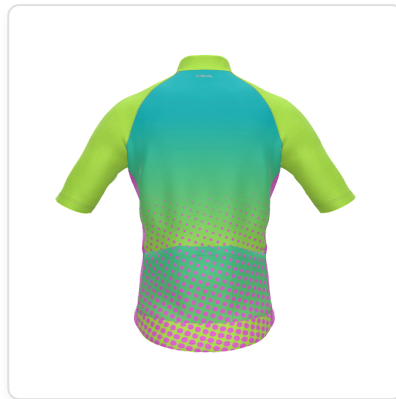

Production Order ref: M - 1775304000895

Configuration: [eea68a74-9659-4d6b-863c-9d5dab2a29d9](#)

Date: 4/4/2026

**PRIMAL**

**Product:** Mens Prisma

**Size:** X

[SVG Download](#)

**Design:** Men Speed Machine Prisma Jersey **Code:** M