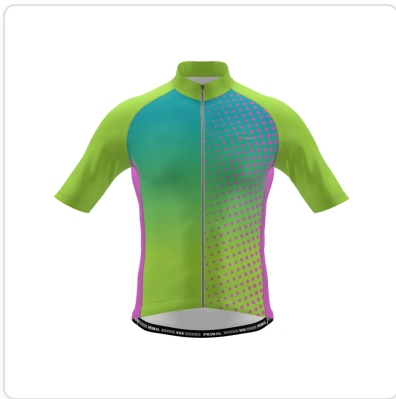

Production Order ref: M - 1775304000895

Configuration: [eea68a74-9659-4d6b-863c-9d5dab2a29d9](#)

Date: 4/4/2026

**PRIMAL**

**Product:** Mens Prisma

**Size:** X

[SVG Download](#)

**Design:** Men Speed Machine Prisma Jersey **Code:** M