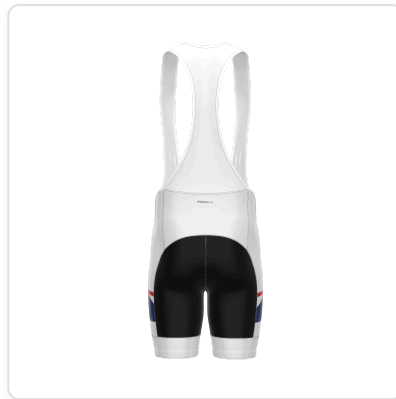

Production Order ref: M - 1781211600861

Configuration: [e1ae7f2a-1987-4403-8ca1-b84e04261347](#)

Date: 6/11/2026

**PRIMAL**

**Product:** Mens Prisma Bibs

**Size:** X

[SVG Download](#)

**Design:** Men Abstract Geo Prisma Bibs **Code:** M