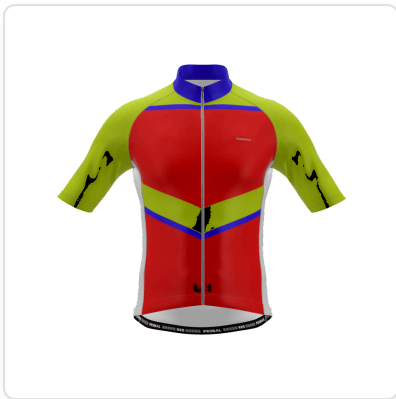

Production Order ref: M - 1780779600861

Configuration: [803f7722-adc2-49ff-8965-2247f7a4e01e](#)

Date: 6/6/2026

PRIMAL

Product: Mens Prisma **Size:** X

Design: Starter 01 **Code:** M

[SVG Download](#)

Design and Color Specifications:

Design and Color Specifications:

PROPERTY	PLAIN COLOR	GRADIENT COLOR
Primary	#FE0406	-
Secondary	#CFE602	-
Accent	#4017F9	-
Accent2	#eeeeee	-
Accent3	#FFFFFF	-
Collar	#4017F9	-
Cuff	#eeeeee	-
Side_panel	#FFFFFF	-
Hem	#FFFFFF	-