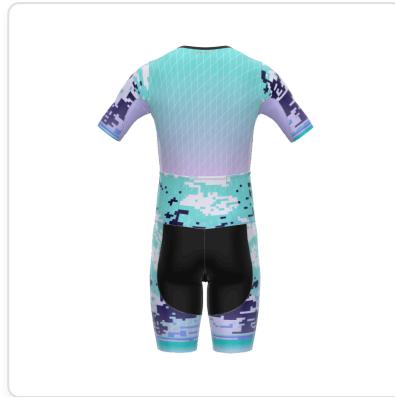

Production Order ref: E - 1767992400883

Configuration: [1234388a-a4c6-47f2-b106-e0a6b68c7b17](#)

Date: 1/9/2026

**PRIMAL**

**Product:** Etheros Sr Speedsuit

**Size:** X

[SVG Download](#)

**Design:** Men Camo Sleeve Ehteros Speedsuit **Code:** E

## Design and Color Specifications:

PROPERTY	PLAIN COLOR	GRADIENT COLOR
Accent	#11054D	#F2F0FE
Collar	#1A0009	-
Accent2	#82E0E0	#938AFF
Accent3	#3DCED1	#C4E3FF
Primary	#82E0E0	#F0C3FA
Secondary	#F2F0FE	#CEC9FF
Side_panel	#CEC9FF	-