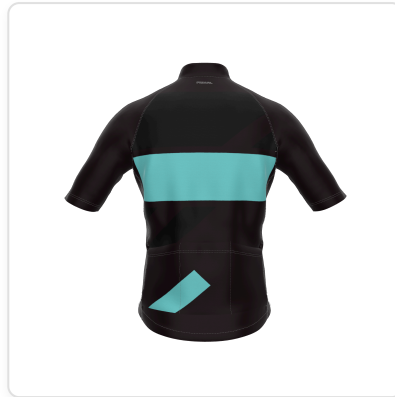

Production Order ref: M - 1770228000893

Configuration: [c5a5aa3a-717f-4c2e-862f-0af607c9a3f9](#)

Date: 2/4/2026

**PRIMAL**

**Product:** Mens Prisma

**Size:** X

[SVG Download](#)

**Design:** Men Abstract Geo Prisma Jersey **Code:** M

## Design and Color Specifications:

PROPERTY	PLAIN COLOR	GRADIENT COLOR
Primary	#1A0009	-
Secondary	#1A0009	-
Accent	#000000	-
Accent2	#82E0E0	-
Accent3	#1A0009	-
Collar	#1A0009	-
Cuff	#eeeeee	-
Side_panel	#1A0009	-
Hem	#FFFFFF	-